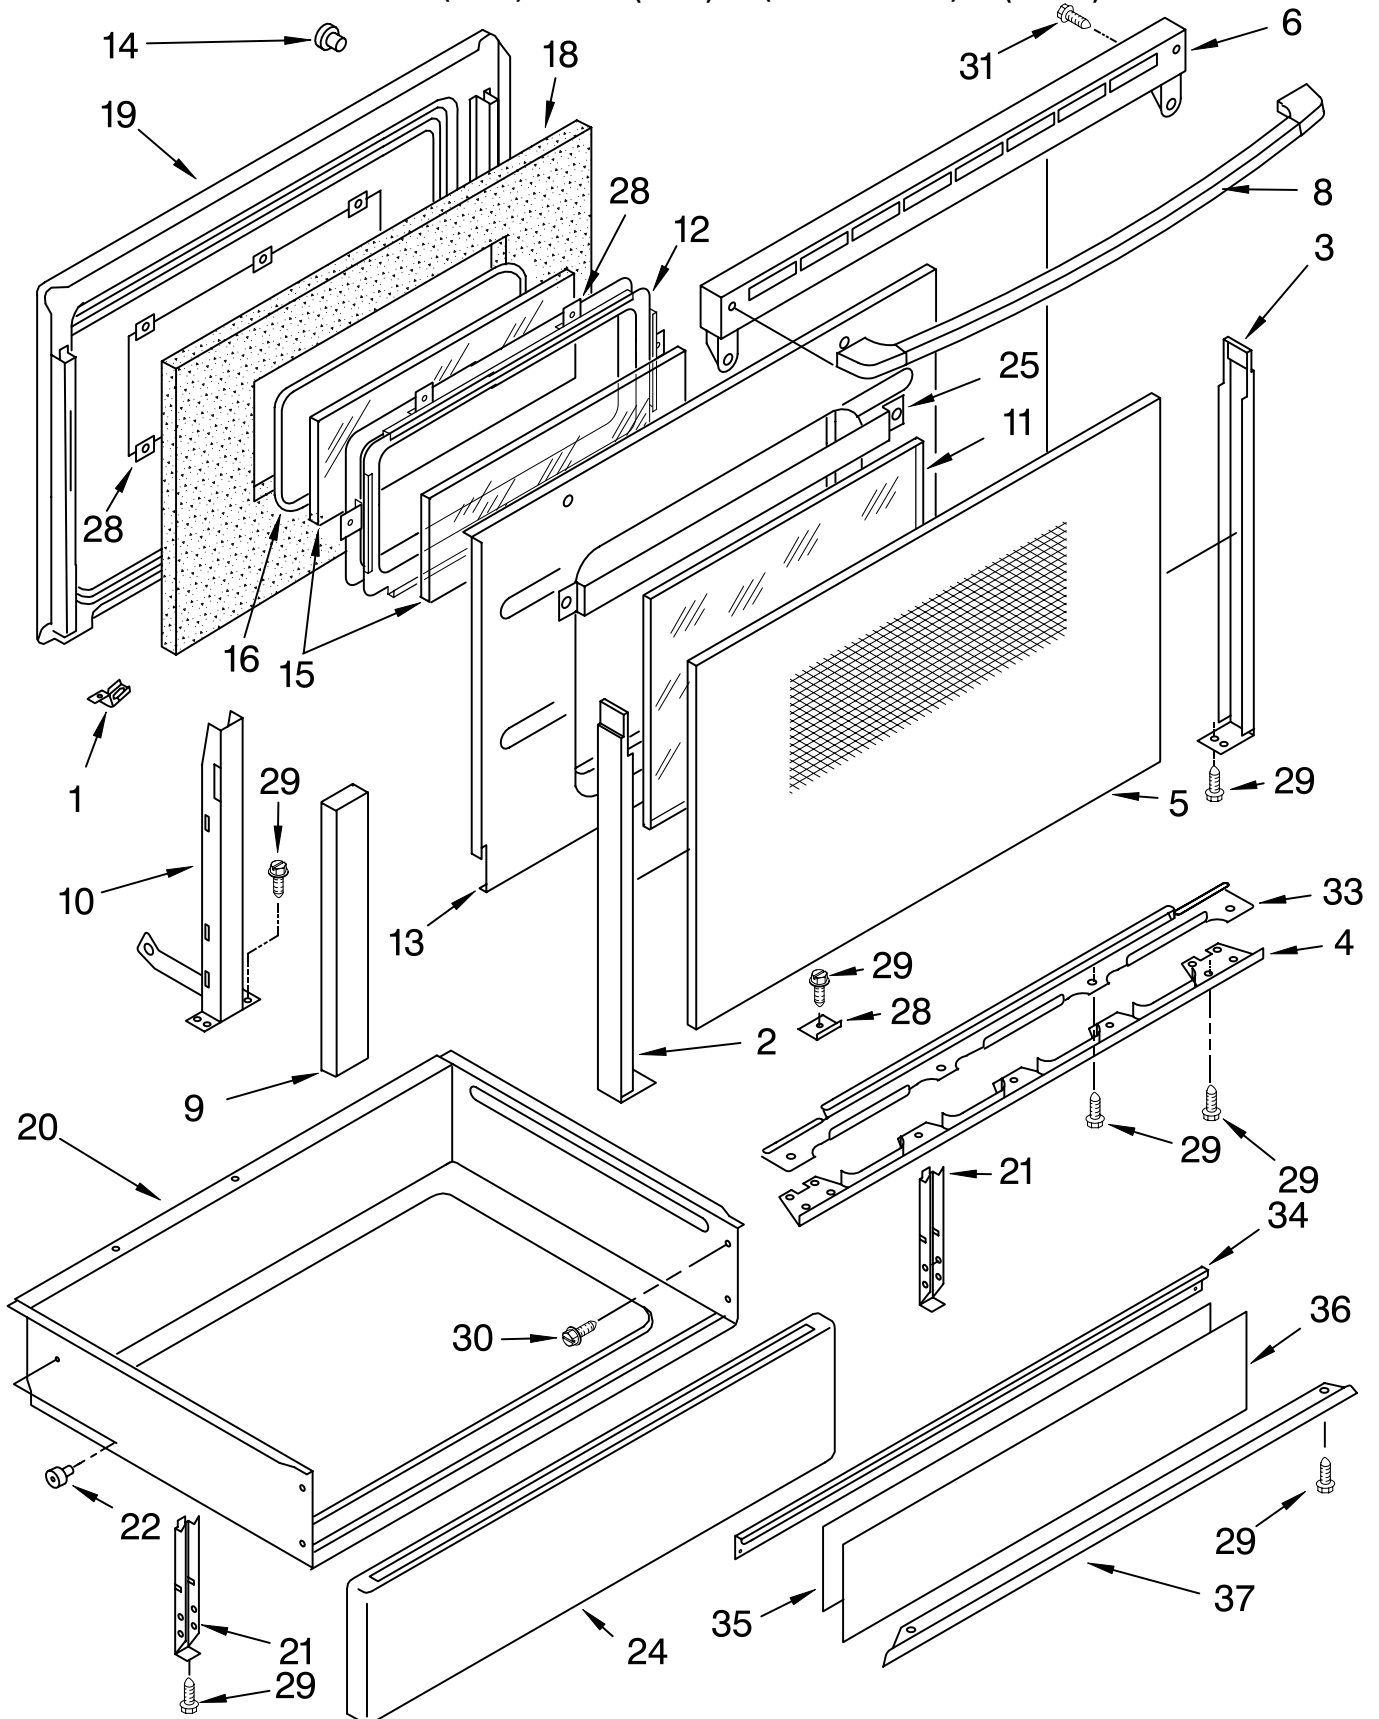

DOOR AND DRAWER PARTS

For Models: KERC607HWH0, KERC607HBL0, KERC607HBS0, KERC607HBT0
(White) (Black) (Black-Stainless) (Biscuit)

FOR ORDERING INFORMATION REFER TO PARTS PRICE LIST